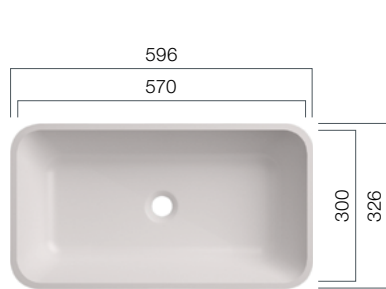

VDS 570.300.R40

Depth: 110 mm