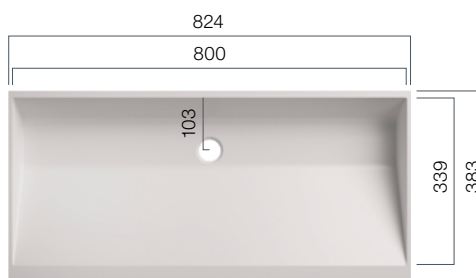

VDS 450

Depth: 105 mm

VDS 600

Depth: 103 mm

VDS 800

Depth: 90 mm

VDS R40

Washbasins - Design