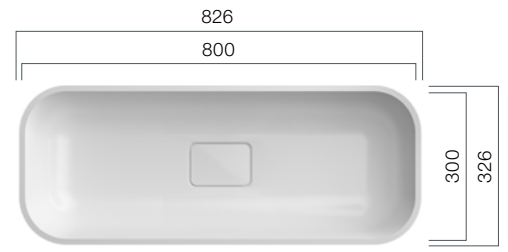

VDS R80 in a new look! VDQ is our new series with flushmounted solid surface drain. Pure design with sophisticated materials!

VDQ 470.300.R80

Depth: 110 mm

VDQ 470.370.R80

Depth: 110 mm

VDQ 800.300.R80

Beckentiefe: 110 mm