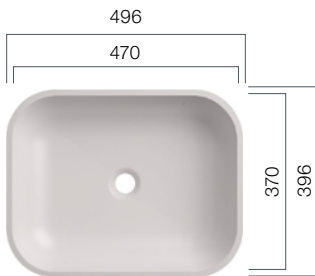

Depth: 110 mm

● VDS R80

Sit-on Basin - Design

VDS R80 surface-mounted washbasins perfectly harmonise with the PFEIFFER P32 furniture series. The customised cabinets offer sufficient storage with clean and tidy surfaces.

VDS 470.370.R80 TOP

Depth: 110 mm; Total Height: 125 mm

VDS 570.370.R80 TOP

Depth: 110 mm; Total Height: 125 mm

VDS 800.370.R80 TOP

Depth: 110 mm; Total Height 125 mm

VDQ-Series

Washbasins - Design