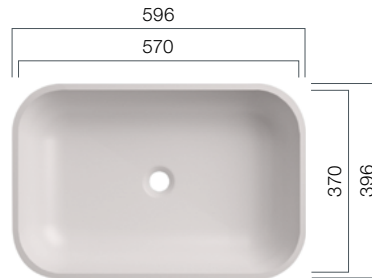

Depth: 110 mm

● VDS R80

Sit-on Basin - Design

VDS R80 surface-mounted washbasins perfectly harmonise with the PFEIFFER P32 furniture series. The customised cabinets offer sufficient storage with clean and tidy surfaces.

VDS 470.370.R80 TOP

Depth: 110 mm; Total Height: 125 mm

VDS 570.370.R80 TOP

Depth: 110 mm; Total Height: 125 mm

VDS 800.370.R80 TOP

Depth: 110 mm; Total Height 125 mm

VDQ-Series

Washbasins - Design