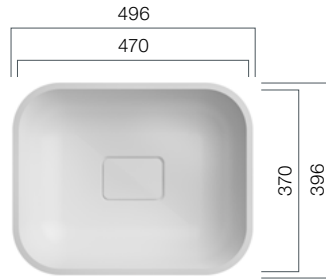

VDS 470.370.R80 TOP

Depth: 110 mm; Total Height: 125 mm

VDS 570.370.R80 TOP

Depth: 110 mm; Total Height: 125 mm

VDS 800.370.R80 TOP

Depth: 110 mm; Total Height 125 mm

VDQ-Series

Washbasins - Design

VDS R80 in a new look! VDQ is our new series with flushmounted solid surface drain. Pure design with sophisticated materials!

VDQ 470.300.R80

Depth: 110 mm

VDQ 470.370.R80

Depth: 110 mm

VDQ 800.300.R80

Beckentiefe: 110 mm