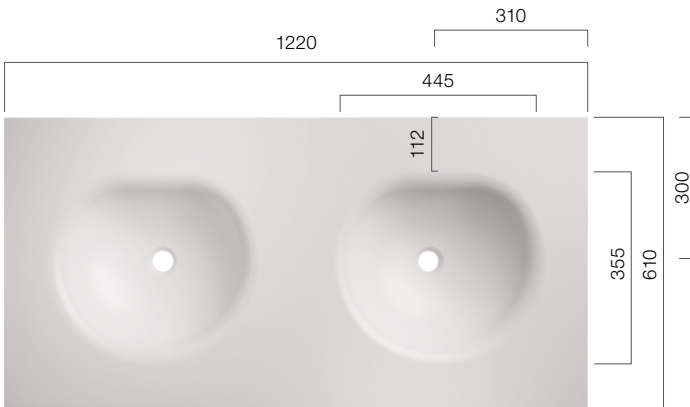

OPUS

Furniture Vanity Top

The cabinets for our OPUS series are customised to the dimensions of the vanity. Together they build a harmonious unit.

OPUS 1220_2