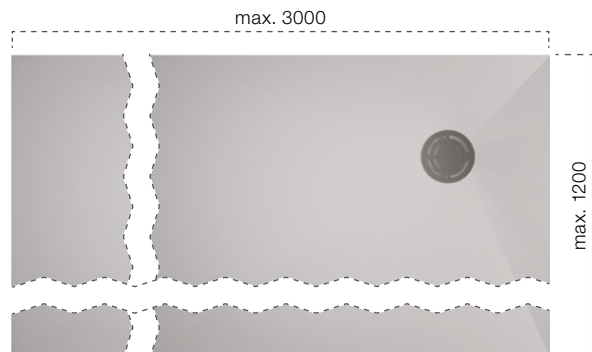

All shower trays as well as in custom sizes.

(Exemplary illustration)
⊗ ⊕ ⊖ ⊙

XERO

Shower Trays

Low installation depth – maximum freedom to plan the shower tray. In addition to our standard shapes, we can make your customized solution to millimetre accuracy. Realise a shower tray like no other.

XERO Square - Drain central

Flushmounted
 ☒ Ⓢ ① ○ ○

XERO Square – Drain central

Flushmounted
 ☒ Ⓢ ① ○ ○

XERO rectangle - Drain offset

Bodengleich
 ☒ Ⓢ ① ○ ○

Customised solution, your desired format.

☒ Ⓢ ① ○ ○