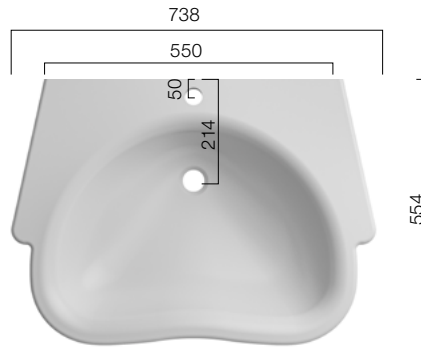

CARE

Barrier-free Bath

Everyday life without limits - Our VIVARI® CARE Series offers customised height-adjustable countertops and easily accessible shower trays.

VDH 850 WTH

Standard 850 / Customised length possible.

Depth: 130 mm

VDH 600

Depth: 150 mm

VDH 820

Depth: 150 mm

VDH 750

Depth: 150 mm

Shower trays made to measure