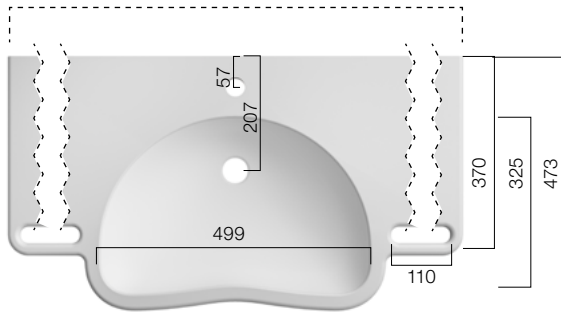

REVARI

Depth channel drain: 80 mm; Height Vanity top: 40 mm

REVARI Video

VANITY TOP

For cleaning and maintenance of the drain channel, loose the specially developed screw connection and pull the vanity top into its maintenance position.

WALL BRACKET

The REVARI drain system can be individually covered with different materials with an integral fall to the drain channel.

DESIGN PANEL

● ● ● ● ●, Every RAL-colour available.

With a choice of different coloured design panels for the REVARI bracket, the washtop can be easily adapted to the design of the washbasin tap or bathroom products. Only changeable during installation

CARE

Barrier-free Bath

Everyday life without limits - Our VIVARI® CARE Series offers customised height-adjustable countertops and easily accessible shower trays.

VDH 850 WTH

Standard 850 / Customised length possible.

Depth: 130 mm

VDH 600

Depth: 150 mm

VDH 820

Depth: 150 mm

VDH 750

Depth: 150 mm

Shower trays made to measure