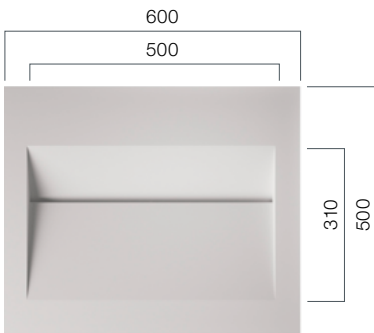

Beckentiefe: 110 mm;
Höhe Waschtisch: 140 mm

VDQ 800.370.R80 TOP

Beckentiefe: 110 mm;
Höhe Waschtisch: 140 mm

SLOT 1 & 2

Linear Drain Vanity

Outstanding design for purists. Your place for personality. Combine PURE Slot with PFEIFFER P32 cabinets.

SLOT 600

Depth: 80 mm

PURE SLOT 800

Depth: 80 mm

SLOT_2

Depth: 54 mm

Example: SLOT_2 - Integrated into solid surface washtop.

● SLOT 3