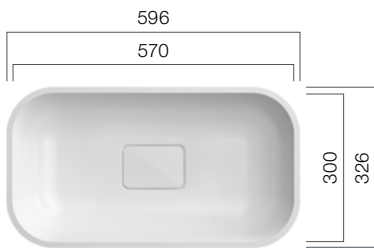

VDS 470.370.R80 TOP

Depth: 110 mm; Total Height: 125 mm

VDS 570.370.R80 TOP

Depth: 110 mm; Total Height: 125 mm

VDS 800.370.R80 TOP

Depth: 110 mm; Total Height 125 mm

VDQ-Series

Washbasins - Design

VDS R80 in a new look! VDQ is our new series with flushmounted solid surface drain. Pure design with sophisticated materials!

VDQ 470.300.R80

Depth: 110 mm

VDQ 470.370.R80

Depth: 110 mm

VDQ 800.300.R80

Beckentiefe: 110 mm

VDQ 570.300.R80

Beckentiefe: 110 mm

VDQ 570.370.R80

Beckentiefe: 110 mm

VDQ 800.370.R80

Beckentiefe: 110 mm

VDQ-Series

Sit-on Basin - Design