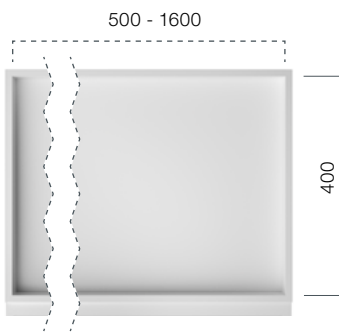

SLOT 600

Depth: 80 mm

PURE SLOT 800

Depth: 80 mm

SLOT_2

Depth: 54 mm

Example: SLOT_2 - Integrated into solid surface washtop.

● SLOT 3

Linear Drain Vanity

The combination of strong geometric lines produces a harmonic image.

SLOT_3

Depth: 100 mm

Example: SLOT_3 - Integrated into solid surface washtop.

OPUS

Furniture Vanity Top

The new OPUS series are furniture vanity tops with flexible lengths. The vanity consists of a single sheet of solid surface material and is ideally suited for high use private and public spaces.