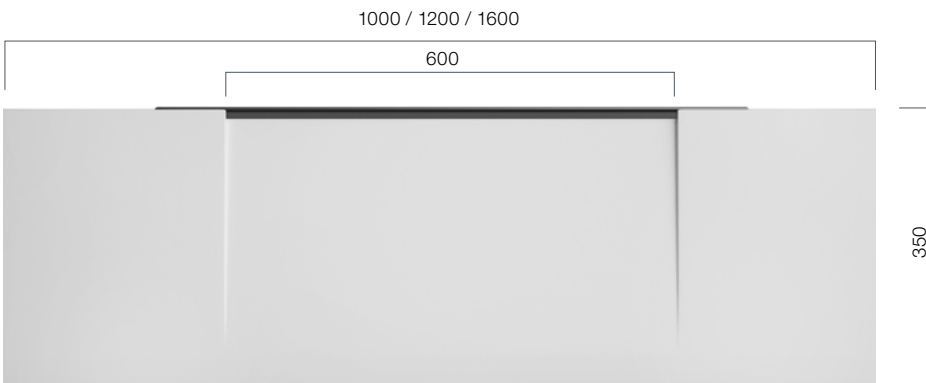

REVARI

Depth channel drain: 80 mm; Height Vanity top: 40 mm