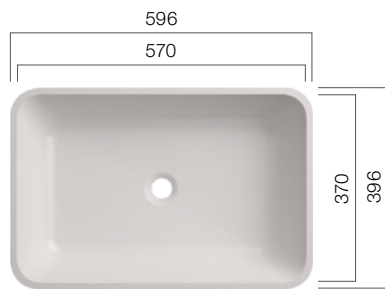

VDS 570.370.R40

Depth: 110 mm