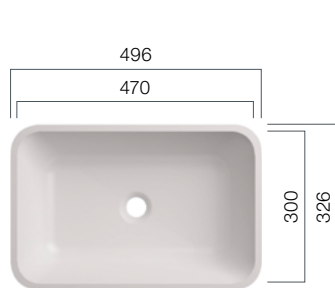

VDS R40

Washbasins - Design

Solid surface materials offer all-round flexibility for seamlessly surfaces and customising your bathroom. The new VDS series R40 and R80 offer both elegance and functionality.

VDS 470.300.R40

Depth: 110 mm