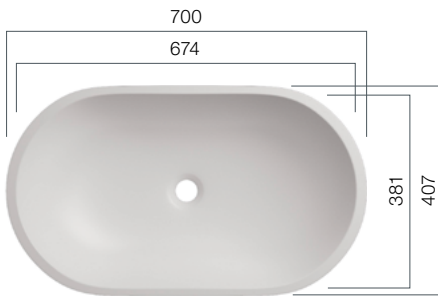

VO 42

Depth: 111 mm

VO 48

Depth: 124 mm

VO 53

Depth: 142 mm

VO 57

Depth: 135 mm

One basin, different options. VR and VO – Also available as counter-top bowl.

VB-Series

Baby bath

The VB-Series is a special series for the paediatric ward. The warm feel and its antibacterial property offers the ideal atmosphere for the daily care.

VB 67

Depth: 143 mm

VB 68

Depth 172 mm

VB 800

Depth: 70 mm

VB 85

Depth: 250 mm