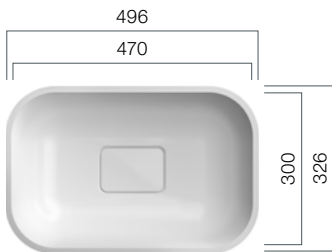

VDQ-Series

Washbasins - Design

VDS R80 in a new look! VDQ is our new series with flushmounted solid surface drain. Pure design with sophisticated materials!

VDQ 470.300.R80

Depth: 110 mm