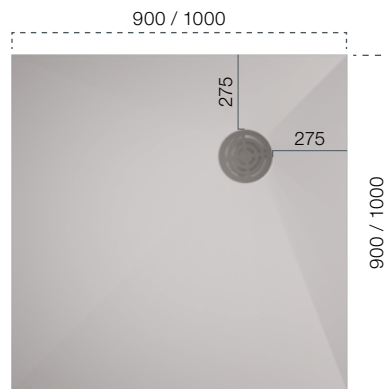

Flushmounted
☒ Ⓢ ① ○ ○

XERO Square – Drain central