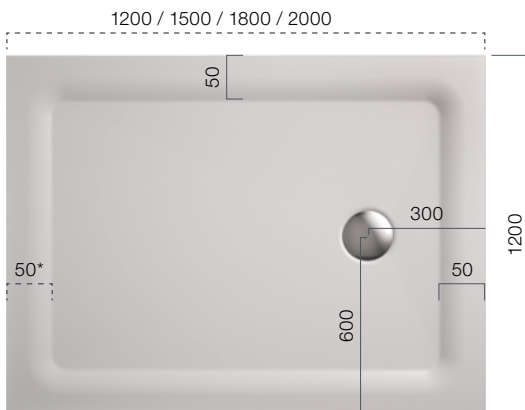

AQUAMASTER XERO

Flexibility in any format

XERO gives you the option of implementing a variety of customized system solutions in addition to standard shapes – without having to restrict your planning freedom. Use the numerous options to realise shower trays up to 3000 mm length and 1200 mm width.

Round
(Stainless steel
or solid surface)

Channel
(Stainless steel
or solid surface)

FLEX50

Shower Trays

Benefit from the added value for your new building or renovation project. By shortening the revolving 50 mm functional rim in the factory, the shower tray can be easily adapted to up to 100 mm in length and width.

FLEX50

Flushmounted
*functional rim (can be shortened in a flexible way)
⊗ ⊕ ⊖ ⊙

Flushmounted
*functional rim (can be shortened in a flexible way)
⊗ ⊕ ⊖ ⊙

Flushmounted
*functional rim (can be shortened in a flexible way)
⊗ ⊕ ⊖ ⊙

All shower trays as well as in custom sizes.

(Exemplary illustration)
⊗ ⊕ ⊖ ⊙

XERO

Shower Trays

Low installation depth – maximum freedom to plan the shower tray. In addition to our standard shapes, we can make your customized solution to millimetre accuracy. Realise a shower tray like no other.