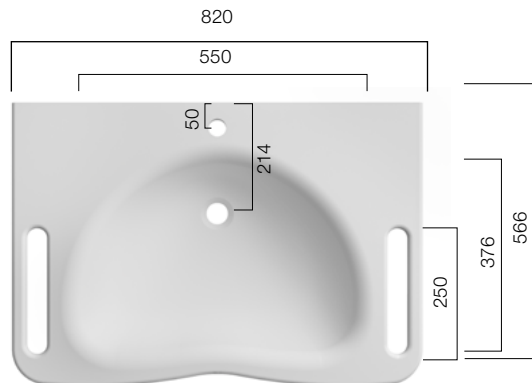

Depth: 130 mm

VDH 600

Depth: 150 mm

VDH 820

Depth: 150 mm

VDH 750

Depth: 150 mm

Shower trays made to measure