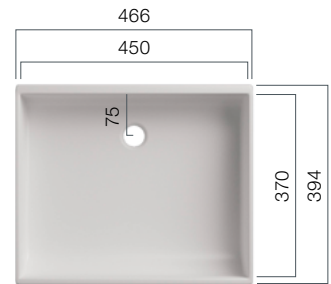

Depth: 122 mm

VDA 58.200

Depth: 200 mm

VDA 1100

Depth: 115 mm

VDC-Series

Washbasins - Design

With clear geometries and deliberate emphasis on the basin shapes, the VDC Series enable you to create your individual bathroom style.

VDC 400.260

Depth: 100 mm

VDC 450.300

Depth: 125 mm

VDC 450

Depth: 125 mm

VDC 500.300

Depth: 125 mm