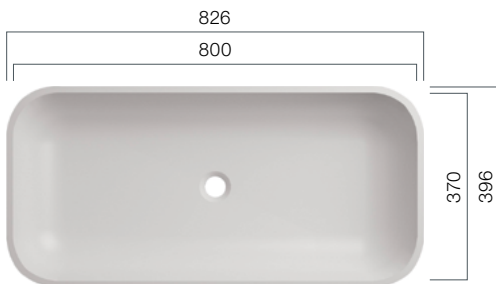

VDS 470.370.R80 TOP

Depth: 110 mm; Total Height: 125 mm

VDS 570.370.R80 TOP

Depth: 110 mm; Total Height: 125 mm

VDS 800.370.R80 TOP

Depth: 110 mm; Total Height 125 mm

VDQ-Series

Washbasins - Design