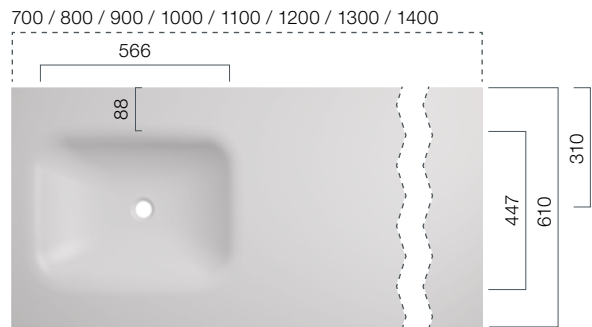

BRAVO

Furniture Vanity Top

The BRAVO series are furniture vanity tops of varied lengths. The vanity consists of one single sheet of solid surface material and is ideally suited for high use private and public spaces.

BRAVO 700 | BRAVO 800 | BRAVO 900 | BRAVO 1000 |
BRAVO 1100 | BRAVO 1200 | BRAVO 1300 | BRAVO 1400 | BRAVO 1520