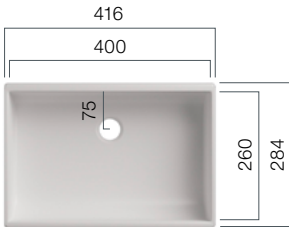

VDC-Series

Washbasins - Design

With clear geometries and deliberate emphasis on the basin shapes, the VDC Series enable you to create your individual bathroom style.

VDC 400.260

Depth: 100 mm