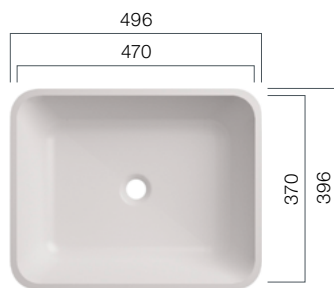

VDS 470.370.R40

Depth: 110 mm