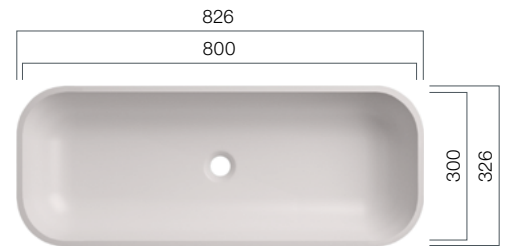

Depth: 110 mm

VDS 570.300.R80