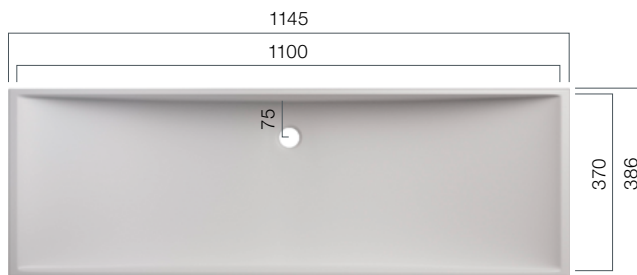

Depth: 122 mm

VDA 58.200

Depth: 200 mm

VDA 1100

Depth: 115 mm

VDC-Series

Washbasins - Design

With clear geometries and deliberate emphasis on the basin shapes, the VDC Series enable you to create your individual bathroom style.