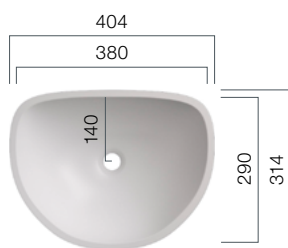

VDC 1600_300

Depth: 125 mm

VDC 1600_370

Depth: 125 mm

VDS / VDH

Washbasins - Shape

Opt for an individual statement in your bathroom with the unusual shapes of the VDH-/VDS series and our broad range of solid surface finishes.

VDH 49

Depth: 120 mm

VDH 58

Depth: 151 mm

VDS 360

Depth: 95 mm

VDS 37

Depth: 140 mm