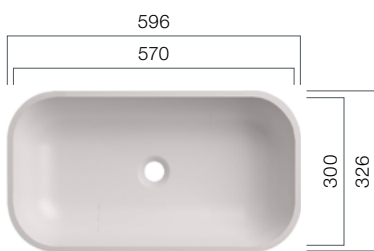

Depth: 110 mm

VDS 800.300.R80

Depth: 110 mm

VDS 570.300.R80

Depth: 110 mm

VDS 570.370.R80

Depth: 110 mm

VDS 800.370.R80