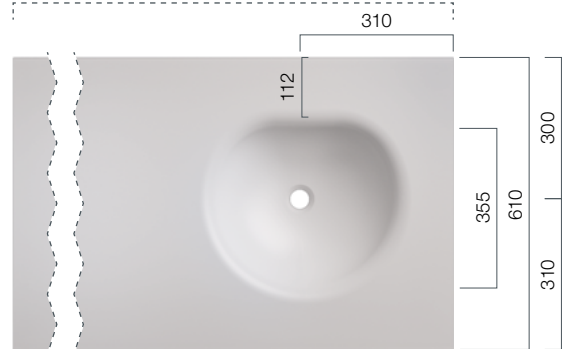

OPUS

Furniture Vanity Top

The new OPUS series are furniture vanity tops with flexible lengths. The vanity consists of a single sheet of solid surface material and is ideally suited for high use private and public spaces.

OPUS 600 | OPUS 720 | OPUS 820 | OPUS 920 | OPUS 1020 |
OPUS 1120 | OPUS 1220 | OPUS 1320 | OPUS 1420 | OPUS 1520

620 / 720 / 820 / 920 / 1020 / 1120 / 1220 / 1320 / 1420 / 1520

620 / 720 / 820 / 920 / 1020 / 1120 / 1220 / 1320 / 1420 / 1520

620 / 720 / 820 / 920 / 1020 / 1120 / 1220 / 1320 / 1420 / 1520