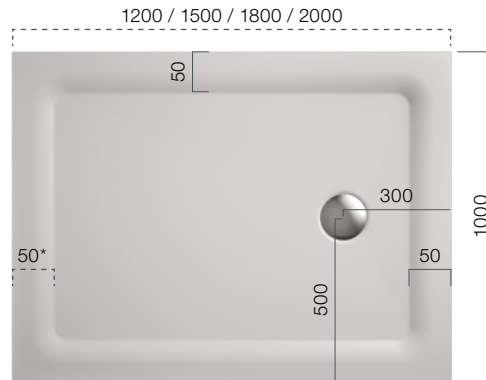

AQUAMASTER XERO

Flexibility in any format

XERO gives you the option of implementing a variety of customized system solutions in addition to standard shapes – without having to restrict your planning freedom. Use the numerous options to realise shower trays up to 3000 mm length and 1200 mm width.

Round
(Stainless steel
or solid surface)

Channel
(Stainless steel
or solid surface)

FLEX50

Shower Trays

Benefit from the added value for your new building or renovation project. By shortening the revolving 50 mm functional rim in the factory, the shower tray can be easily adapted to up to 100 mm in length and width.

FLEX50

Flushmounted
*functional rim (can be shortened in a flexible way)
⊗ ⊕ ⊖ ⊙

Flushmounted
*functional rim (can be shortened in a flexible way)
⊗ ⊕ ⊖ ⊙

Flushmounted
*functional rim (can be shortened in a flexible way)
⊗ ⊕ ⊖ ⊙

All shower trays as well as in custom sizes.

(Exemplary illustration)
⊗ ⊕ ⊖ ⊙

XERO

Shower Trays

Low installation depth – maximum freedom to plan the shower tray. In addition to our standard shapes, we can make your customized solution to millimetre accuracy. Realise a shower tray like no other.