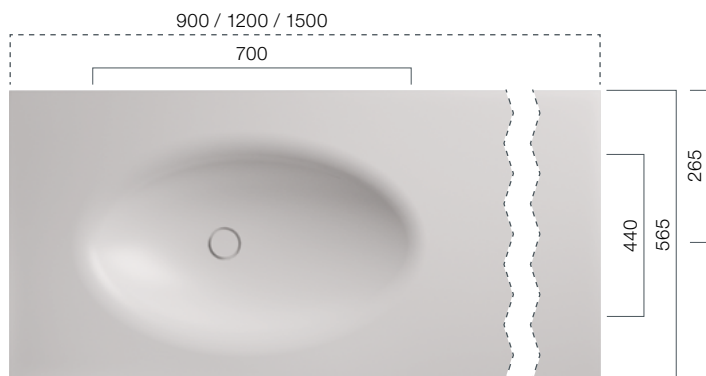

● OLIVE

Furniture VanityTop

In rational terms, products must have a long life, be easy to maintain and practical; in emotional terms, they must satisfy the aspiration for exclusivity.

OLIVE 900 | OLIVE 1200 | OLIVE 1500