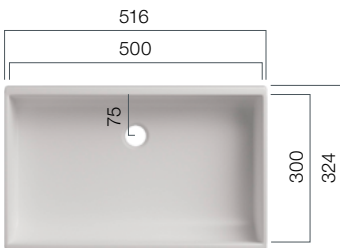

VDC 400.260

Depth: 100 mm

VDC 450.300

Depth: 125 mm

VDC 450

Depth: 125 mm

VDC 500.300

Depth: 125 mm