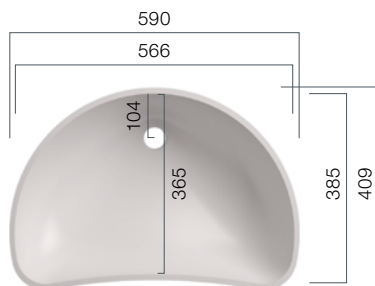

VDC 1600_300

Depth: 125 mm

VDC 1600_370

Depth: 125 mm

VDS / VDH

Washbasins - Shape

Opt for an individual statement in your bathroom with the unusual shapes of the VDH-/VDS series and our broad range of solid surface finishes.

VDH 49

Depth: 120 mm

VDH 58

Depth: 151 mm

VDS 360

Depth: 95 mm

VDS 37

Depth: 140 mm