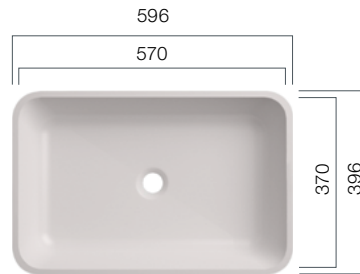

Depth: 110 mm; Total Height: 125 mm

VDS 800.370.R40 TOP