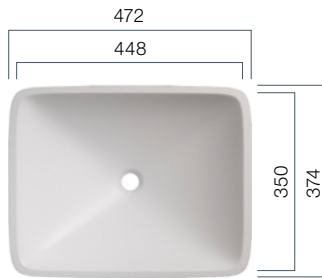

VDS 49

Depth: 155 mm

VDS 238

Depth: 145 mm

VDS 417

Depth: 137 mm

VDS 445

Depth: 137 mm