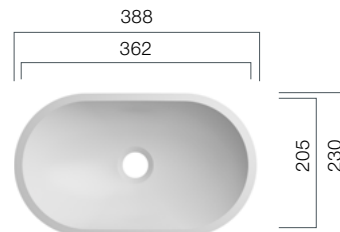

VDH 49

Depth: 120 mm

VDH 58

Depth: 151 mm

VDS 360

Depth: 95 mm

VDS 37

Depth: 140 mm