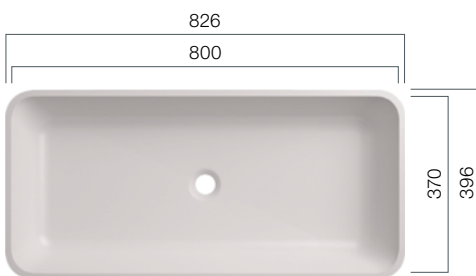

VDS 470.370.R40 TOP

Depth: 110 mm; Total Height: 125 mm

VDS 570.370.R40 TOP

Depth: 110 mm; Total Height: 125 mm

VDS 800.370.R40 TOP

Depth: 110 mm; Total Height: 125 mm

VDS R80

Washbasins - Design