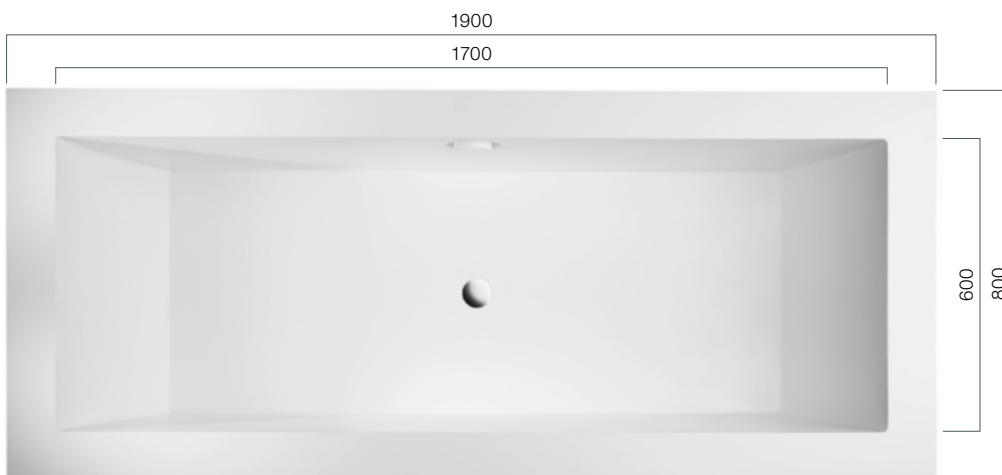

Baths

Complete your exclusive ambience with a AQUAMASTER bath tub. The velvety feel and look guarantee a feel-good experience.

Our product range consists of two standard shapes ROUND and CUBE. You also have the opportunity to bring your own ideas in the design of your bath tub.

How about a XXL Shower-bath-tub-combination or a wellness tub with steps for entrance and enough storage space for wellness equipment?

● ROUND

Bath

ROUND is the best solution for individualists. Its convincing arguments are a striking image, excellent hygienic properties, central drain and an overflow cover in the same colour.

Depth: 493 mm | High: 650 mm

● CUBE
Bath

CUBE is the best solution for minimalists. Its convincing arguments are excellent hygienic properties, central drain and an overflow cover in the same colour.

Depth: 480 mm | Height: 650 mm