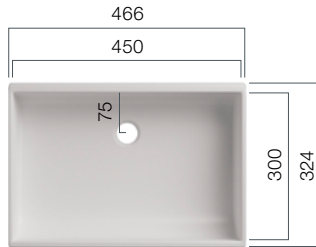

VDC 450.300