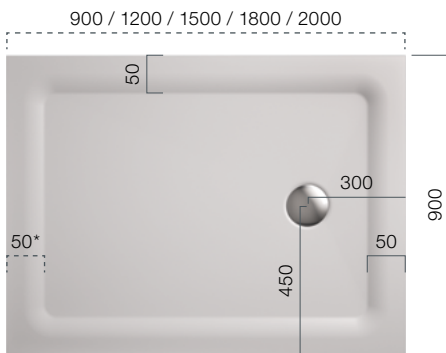

FLEX50

Flushmounted
*functional rim (can be shortened in a flexible way)
⊗ ⊕ ⊖ ⊙