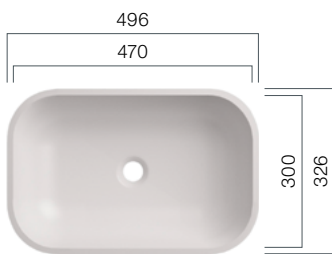

VDS R80

Washbasins - Design

The series VDS R40 and VDS R80 offer a variety of designs to personalise your bathroom – whether as a single or double vanity, sit-on washbasin or free mounted.

VDS 470.300.R80

Depth: 110 mm