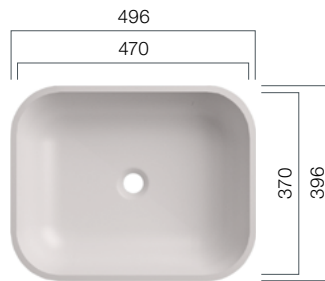

VDS 470.370.R40 TOP

Depth: 110 mm; Total Height: 125 mm

VDS 570.370.R40 TOP

Depth: 110 mm; Total Height: 125 mm

VDS 800.370.R40 TOP

Depth: 110 mm; Total Height: 125 mm

VDS R80

Washbasins - Design

The series VDS R40 and VDS R80 offer a variety of designs to personalise your bathroom – whether as a single or double vanity, sit-on washbasin or free mounted.

VDS 470.300.R80

Depth: 110 mm

VDS 470.370.R80