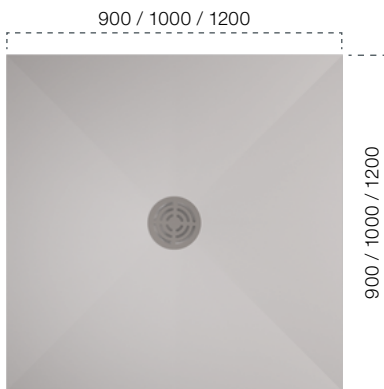

XERO

Shower Trays

Low installation depth – maximum freedom to plan the shower tray. In addition to our standard shapes, we can make your customized solution to millimetre accuracy. Realise a shower tray like no other.

XERO Square - Drain central