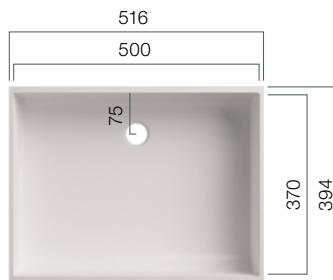

Depth: 125 mm

VDC 500