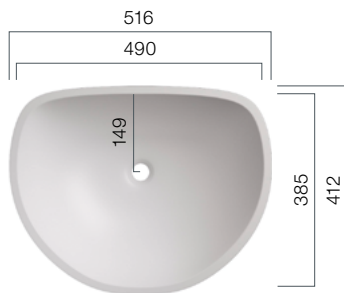

VDS 49

Depth: 155 mm