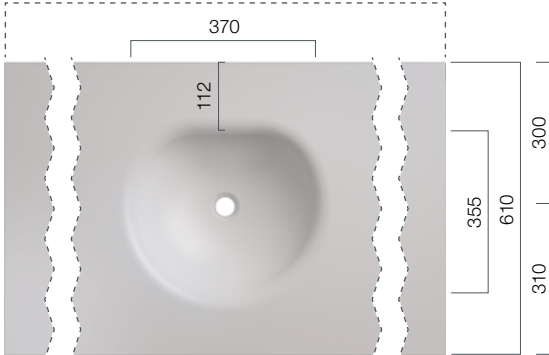

OPUS

Furniture Vanity Top

The new OPUS series are furniture vanity tops with flexible lengths. The vanity consists of a single sheet of solid surface material and is ideally suited for high use private and public spaces.

OPUS 600 | OPUS 720 | OPUS 820 | OPUS 920 | OPUS 1020 |
OPUS 1120 | OPUS 1220 | OPUS 1320 | OPUS 1420 | OPUS 1520

620 / 720 / 820 / 920 / 1020 / 1120 / 1220 / 1320 / 1420 / 1520

Basin position: Central; Depth: 130 mm

620 / 720 / 820 / 920 / 1020 / 1120 / 1220 / 1320 / 1420 / 1520