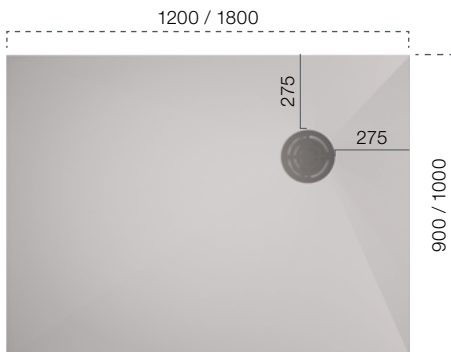

Flushmounted
☒ Ⓢ ① ○ ○

XERO rectangle - Drain offset