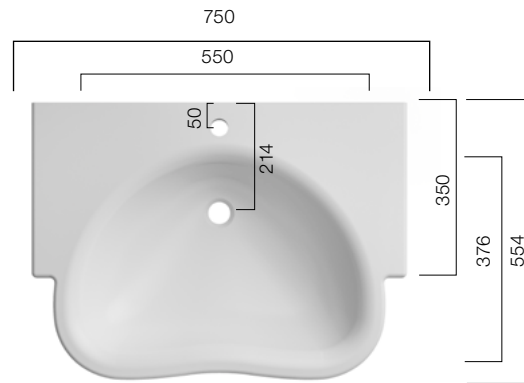

CARE

Barrier-free Bath

Everyday life without limits - Our VIVARI® CARE Series offers customised height-adjustable countertops and easily accessible shower trays.

VDH 850 WTH

Standard 850 / Customised length possible.

Depth: 130 mm

VDH 600

Depth: 150 mm

VDH 820

Depth: 150 mm

VDH 750

Depth: 150 mm

Shower trays made to measure