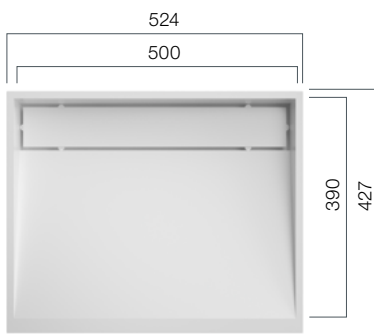

SLOT 600

Depth: 80 mm

PURE SLOT 800

Depth: 80 mm

SLOT_2

Depth: 54 mm

Example: SLOT_2 - Integrated into solid surface washtop.

● SLOT 3

Linear Drain Vanity

The combination of strong geometric lines produces a harmonic image.

SLOT_3

Depth: 100 mm

Example: SLOT_3 - Integrated into solid surface washtop.

OPUS

Furniture Vanity Top

The new OPUS series are furniture vanity tops with flexible lengths. The vanity consists of a single sheet of solid surface material and is ideally suited for high use private and public spaces.