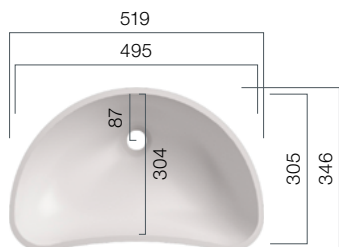

VDS / VDH

Washbasins - Shape

Opt for an individual statement in your bathroom with the unusual shapes of the VDH-/VDS series and our broad range of solid surface finishes.

VDH 49

Depth: 120 mm