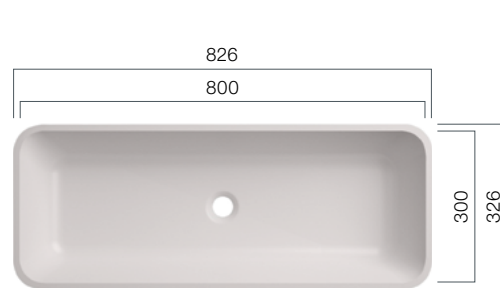

VDS 800.300.R40

Depth: 110 mm