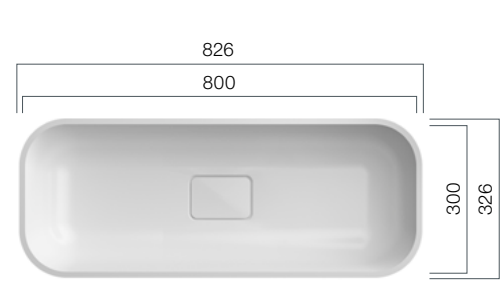

VDQ 800.300.R80 TOP

Beckentiefe: 110 mm;
Höhe Waschtisch: 140 mm