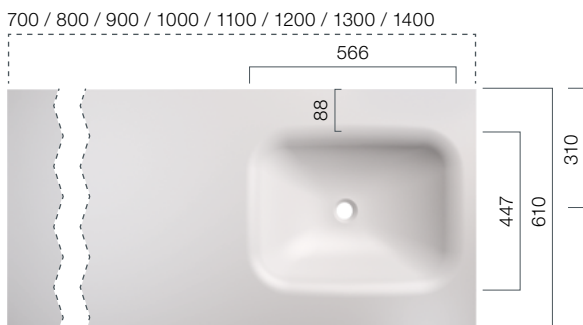

BRAVO

Furniture Vanity Top

The BRAVO series are furniture vanity tops of varied lengths. The vanity consists of one single sheet of solid surface material and is ideally suited for high use private and public spaces.

BRAVO 700 | BRAVO 800 | BRAVO 900 | BRAVO 1000 |
BRAVO 1100 | BRAVO 1200 | BRAVO 1300 | BRAVO 1400 | BRAVO 1520