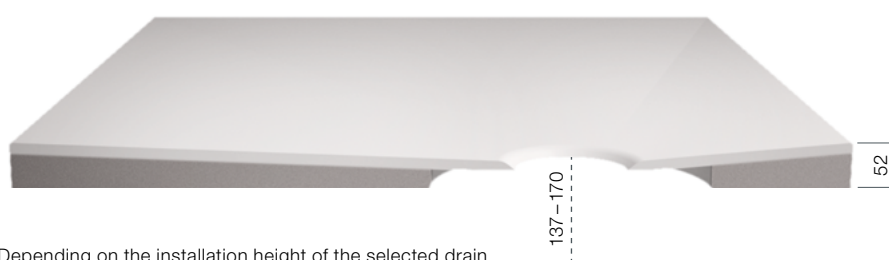

System Solutions

- Customization up to 3000 mm length and 1200 mm width
- Variety of colours
- Standard shapes (Square, rectangle, quadrant)
- Easily accesible
- Low installation depth (submounted or flushmounted)
- Easy to clean and maintain
- Circumferential vario joint sealing band (Option)
- Central or offset drain
- Various drain options
- Wall connection as coved backsplash or straight (Option)
- Integrated groove for glass partition wall (Option)
- Anti-slip coating for public areas is possible (Option)
- Drain capacity $\geq 0,64$ l/s (Depending on the selected drain)

Colours 

Drain  

Installation  

 Limited colours available

 Standard (VIEGA)

 Integrated (DALLMER, option)

 TOP Sit on shower tray

 Floor level