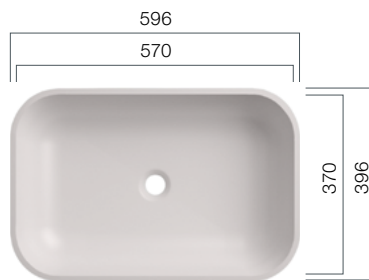

Depth: 110 mm

VDS 800.300.R80

Depth: 110 mm

VDS 570.300.R80

Depth: 110 mm

VDS 570.370.R80

Depth: 110 mm

VDS 800.370.R80