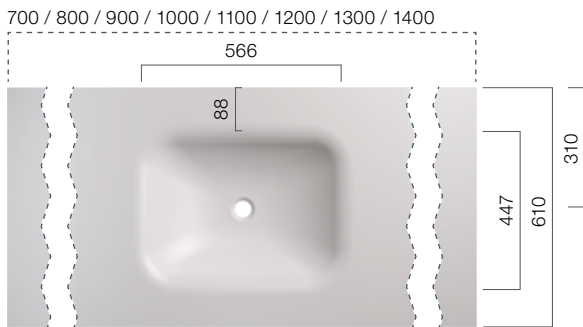

BRAVO

Furniture Vanity Top

The BRAVO series are furniture vanity tops of varied lengths. The vanity consists of one single sheet of solid surface material and is ideally suited for high use private and public spaces.

BRAVO 700 | BRAVO 800 | BRAVO 900 | BRAVO 1000 |
BRAVO 1100 | BRAVO 1200 | BRAVO 1300 | BRAVO 1400 | BRAVO 1520