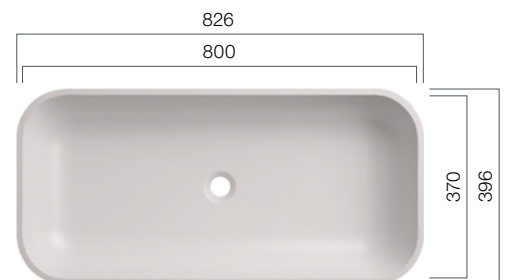

Depth: 110 mm

VDS 800.300.R80

Depth: 110 mm

VDS 570.300.R80

Depth: 110 mm

VDS 570.370.R80

Depth: 110 mm

VDS 800.370.R80