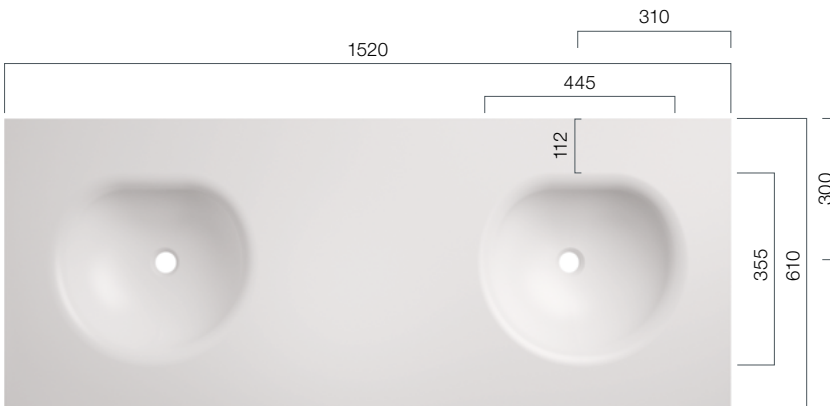

Furniture Vanity Top

The cabinets for our OPUS series are customised to the dimensions of the vanity. Together they build a harmonious unit.

OPUS 1220_2

Depth: 130 mm

OPUS 1520_2

Depth: 130 mm

● OLIVE

Furniture VanityTop