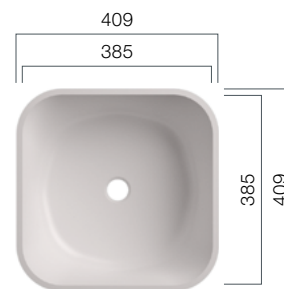

VDC 1600_300

Depth: 125 mm

VDC 1600_370

Depth: 125 mm

VDS / VDH

Washbasins - Shape

Opt for an individual statement in your bathroom with the unusual shapes of the VDH-/VDS series and our broad range of solid surface finishes.

VDH 49

Depth: 120 mm

VDH 58

Depth: 151 mm

VDS 360

Depth: 95 mm

VDS 37

Depth: 140 mm

VDS 49

Depth: 155 mm

VDS 238

Depth: 145 mm

VDS 417

Depth: 137 mm

VDS 445

Depth: 137 mm