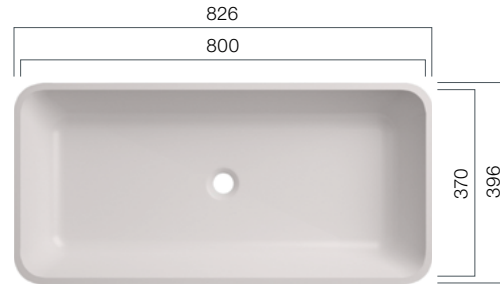

VDS 800.370.R40

Depth: 110 mm

● VDS R40

Sit-on Basins - Design

Originality and contemporary design. Sit-on basins have become an integral part in modern bathroom design. Experience the urban lifestyle with VDS R40 and R80.