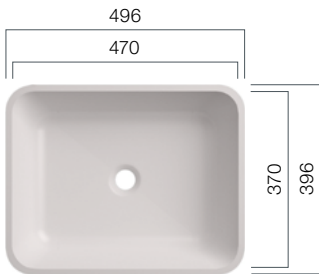

VDS 800.370.R40

Depth: 110 mm

● VDS R40

Sit-on Basins - Design

Originality and contemporary design. Sit-on basins have become an integral part in modern bathroom design. Experience the urban lifestyle with VDS R40 and R80.

VDS 470.370.R40 TOP

Depth: 110 mm; Total Height: 125 mm

VDS 570.370.R40 TOP

Depth: 110 mm; Total Height: 125 mm

VDS 800.370.R40 TOP

Depth: 110 mm; Total Height: 125 mm

VDS R80

Washbasins - Design