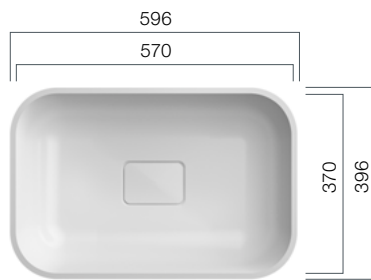

Beckentiefe: 110 mm